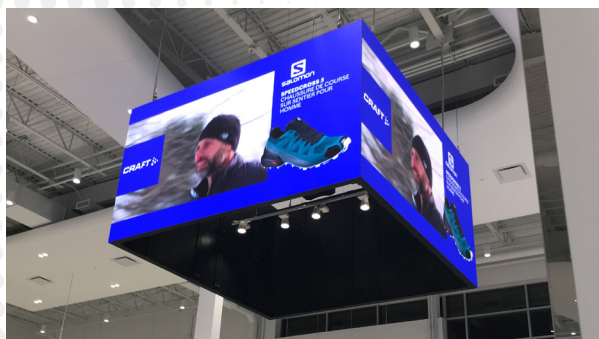

CONTENT CHOICE

TECHNICAL INFORMATIONS

- 4-sided dimensions 2560 x 1600mm (8' 4" x 5' 5")
- Up to 5000 nits brightness
- 1500 lbs (680 kg)
- Aluminum structure
- 4096 W average consumption
- 5 years warranty
- 10 years lifespan
- Network cable communication
- WindowsOS or AndroidOS
- Easy remotely content update
- Easy to install and requires little infrastructure
- Complies with American and Canadian standards on interference equipment
- FCC /Can-ICES-003 and ETL certified

INCLUDED

Suspension cables and anchors
Installation

CHOOSE THE JUMBOCUBE FOR YOUR COMMUNICATION!

- Arena
- Performance hall
- Convention center
- Corporate hall
- Lobby
- Train station
- Airport
- Shopping center
- Bowling alley
- Gymnasium
- Indoor soccer field
- Car showroom
- Casino
- Grocery store and supermarket
- Logistics warehouse
- Bus depot

Events

Industrial

Retail

Municipal