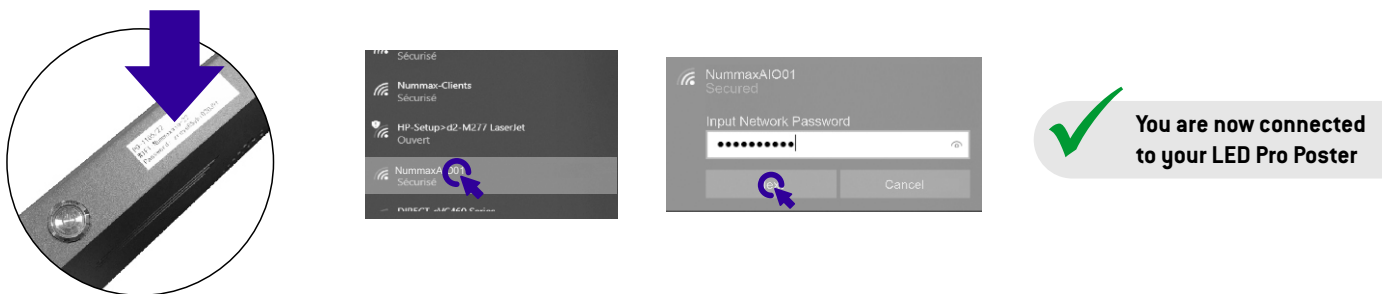

LED Poster / LED Pro Poster

- 1** Bring your computer close to the LED Pro Poster.
On your computer, search for the Wifi networks available.

- 2** Check the Poster network name and password on the top sticker.
Select the Poster network and input the password.