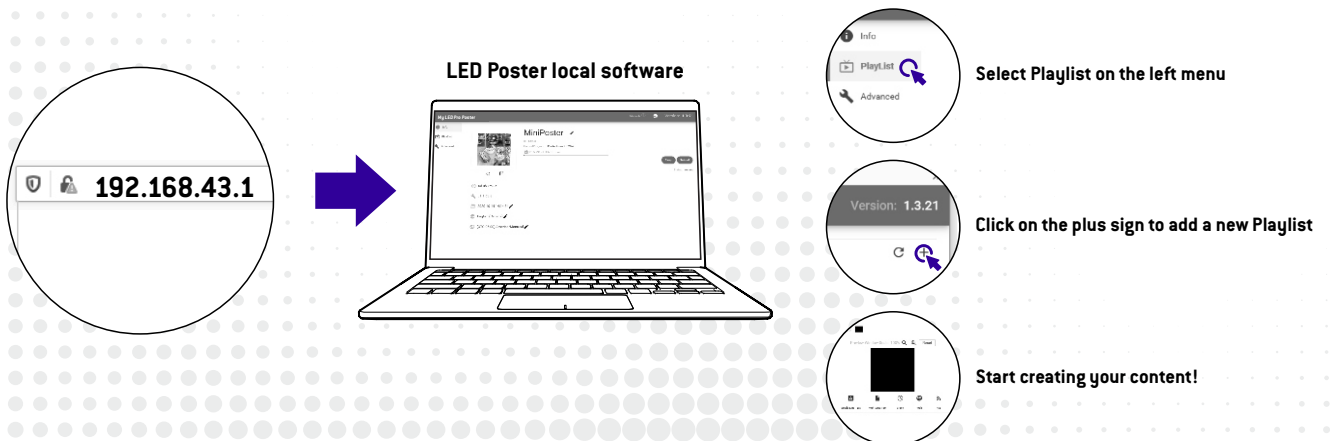

1. **3** Open your Internet browser and input the following IP address: **192.168.43.1**
   You will access your poster local software. You can start to create content, publish and control your Poster.