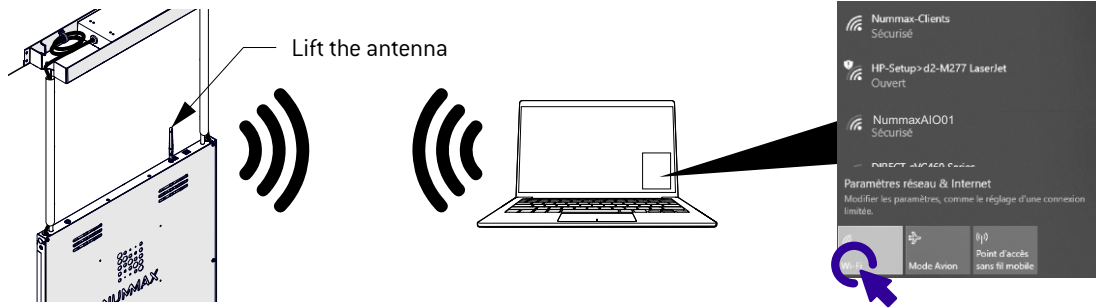

LED Poster / LED Pro Poster

- 1** Bring your computer close to the LED Pro Poster.
On your computer, search for the Wifi networks available.

- 2** Check the Poster network name and password on the top sticker.
Select the Poster network and input the password.